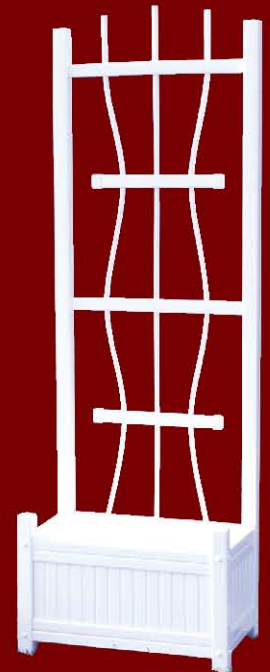

SQUARE TOP TRELLIS
26" W x 60" H, 7 lbs.
White Only

Unique Ground Stake Allows 5 Spoke Trellis to "Stand Alone"

5 SPOKE TRELLIS
54" W x 72" H, 12 lbs.
White & Tan

Fairfield
15" W x 51" H x 15" D, 17 lbs.
White Only

ARCH TOP TRELLIS
26" W x 74" H, 9 lbs.
White Only

Aluminum Trellis Anchor

LAMP POST
6 Styles to Choose From, in 4" or 5"
White, Tan, Gray or Clay, 10 lbs.

SHEFFIELD
26" W x 60" H x 15" D, 24 lbs.
White Only

Accent Fences

SPLIT RAIL ACCENT CORNER
9' Rails, 25 lbs.
White & Tan

TWO RAIL ACCENT CORNER
6' Sections, 20 lbs.
White & Tan

1½" OR 3" CLASSIC PICKET ACCENT CORNER
6' Sections, 48 lbs. Pickets go through
the rails - No screws needed
White & Tan

ROUND ACCENT CORNER
4' Radius, 1½" Pickets Only
Total 8' Length, 30 lbs.
White Only

Yard Accessories

GARDEN PICKET FENCE
12" H x 4' Sections, 7 lbs.
White Only

VINYL PLANTERS
Left - 15" L x 24" W x 12" H, 17 lbs.
Right - 15" L x 15" W x 12" H, 13 lbs.
White and Tan