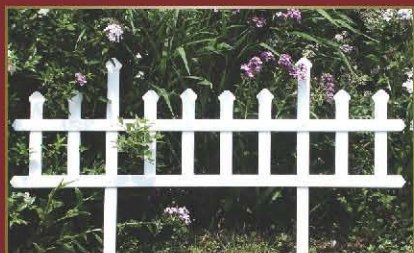

SQUARE TOP TRELLIS
26" W x 60" H, 7 lbs.
White Only

Unique Ground Stake Allows 5 Spoke Trellis to "Stand Alone"

5 SPOKE TRELLIS
54" W x 72" H, 12 lbs.
White & Tan

Fairfield
15" W x 51" H x 15" D, 17 lbs.
White Only

ARCH TOP TRELLIS
26" W x 74" H, 9 lbs.
White Only

Aluminum Trellis Anchor

LAMP POST
6 Styles to Choose From, in 4" or 5"
White, Tan, Gray or Clay, 10 lbs.

SHEFFIELD
26" W x 60" H x 15" D, 24 lbs.
White Only

Accent Fences

SPLIT RAIL ACCENT CORNER
9' Rails, 25 lbs.
White & Tan

TWO RAIL ACCENT CORNER
6' Sections, 20 lbs.
White & Tan

1½" OR 3" CLASSIC PICKET ACCENT CORNER
6' Sections, 48 lbs. Pickets go through
the rails - No screws needed
White & Tan

ROUND ACCENT CORNER
4' Radius, 1½" Pickets Only
Total 8' Length, 30 lbs.
White Only

Yard Accessories

GARDEN PICKET FENCE
12" H x 4' Sections, 7 lbs.
White Only

VINYL PLANTERS
Left - 15" L x 24" W x 12" H, 17 lbs.
Right - 15" L x 15" W x 12" H, 13 lbs.
White and Tan