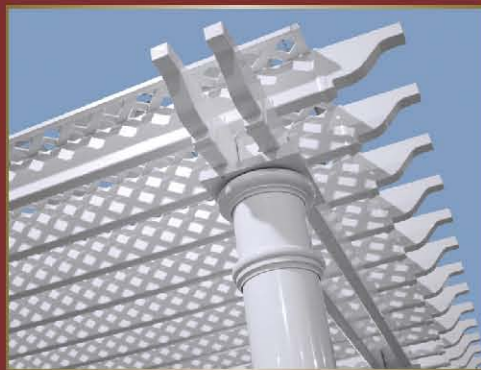

Pergolas

White

Tan

Clay

- Structural round 108" columns feature a unique plate system with hardware included.

- Posts do not have seam lines

Options

1 1/2" Square

Lattice

Gingerbread Scroll

Top & Bottom Column Trim

Inground Pergola Bracket

Pergola Bracket 8" and 10" Column Mounting Bracket

Top Beam Mounting Bracket

10" Tapered Round Column
8" Tapered Round Column

8" X 9" Square

Some Typical Pergola Parts

Round Column Pergola	5" Design Post Pergola
Pergola round column bracket	Aluminum post mounting bracket
Round column trim package	5" Design post in 7 styles
Round column in 8" or 10" x 108" or 120" H	Post trim
Pergola beams or rafters up to 24' long	Pergola beams or rafters up to 20' long
Pergola end cap in 3 sizes - 1 1/2 x 5 1/2, 2 x 6, 2 x 8	Pergola end cap in 3 sizes
Pergola beam aluminum reinforcement channel	Pergola beam aluminum reinforcement channel
Railing sections in 8 styles, 4 lengths (stock), custom lengths available	Railing sections in 8 styles, 4 lengths (stock), custom lengths available
Lattice 4' x 8' sheets	Lattice 4' x 8' sheets
Vinyl 1 1/2" x 1 1/2" up to 144" long	Vinyl 1 1/2" x 1 1/2" up to 144" long
Vinyl 1 1/2" square end caps	Vinyl 1 1/2" square end caps
Gingerbread scroll trim (requires a 5" x 5" filler piece between the posts)	Gingerbread scroll trim (requires a 5" x 5" filler piece between the posts)
Any necessary brackets and hardware	Any necessary brackets and hardware