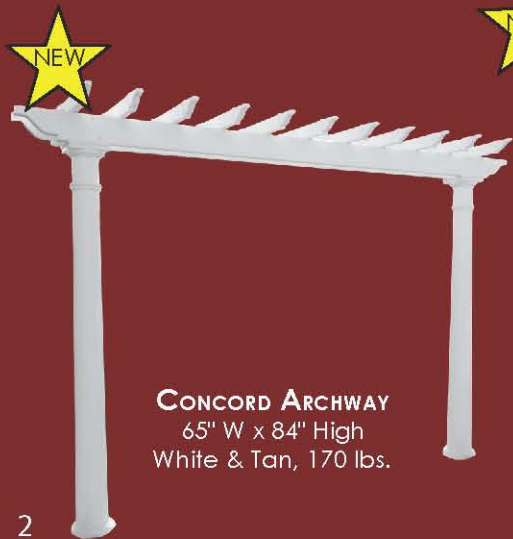

Arbors

CONCORD ARCHWAY
65" W x 84" High
White & Tan, 170 lbs.

WINDSOR ARBOR
63 1/2' W x 84" H x 37 1/2" D
White, 350 lbs.

SUNBURST ARBOR
62" or 69" W x 87" H x 28 1/2" D
White & Tan, 90 lbs.

CHATHAM ARBOR
47 1/2" W x 81 1/2 H x 18" D
White and Tan, 65 lbs.

**MADISON
ARBOR**

50" or 66" W x 84" H x 32" D
White & Tan, 90 lbs.

**JEFFERSON
ARBOR**

50" or 66" W x 80" H x 32" D
White & Tan, 78 lbs.

**VICTORIAN
ARBOR**

Expandable from
50" to 62" W x 80" H x 32" D
White Only, 81 lbs.

Shown With Optional
Seat Assembly
(available on
all arbors with
large posts)
White & Tan

**HERITAGE
ARBOR**

50" or 66" W x 84" H x 32" D
White Only, 87 lbs.

2 HOOP STYLE

36" W x 82" H x 26" D White Only
48" W x 87" H x 26" D
White & Tan, 15 lbs.