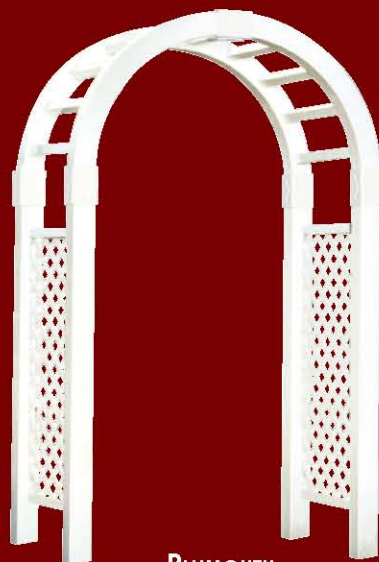

**MADISON
ARBOR**

50" or 66" W x 84" H x 32" D
White & Tan, 90 lbs.

**JEFFERSON
ARBOR**

50" or 66" W x 80" H x 32" D
White & Tan, 78 lbs.

**VICTORIAN
ARBOR**

Expandable from
50" to 62" W x 80" H x 32" D
White Only, 81 lbs.

Shown With Optional
Seat Assembly
(available on
all arbors with
large posts)
White & Tan

**HERITAGE
ARBOR**

50" or 66" W x 84" H x 32" D
White Only, 87 lbs.

2 HOOP STYLE

36" W x 82" H x 26" D White Only
48" W x 87" H x 26" D
White & Tan, 15 lbs.

**PLYMOUTH
ARBOR**

50" W x 88" H x 32" D
White & Tan, 110 lbs.

**KINGSTON
ARBOR**

50" or 66" W x 84" H x 32" D
White & Tan, 89 lbs.

**KINZER
ARBOR**

50" or 66" W x 84" H x 32" D
White Only, 90 lbs.